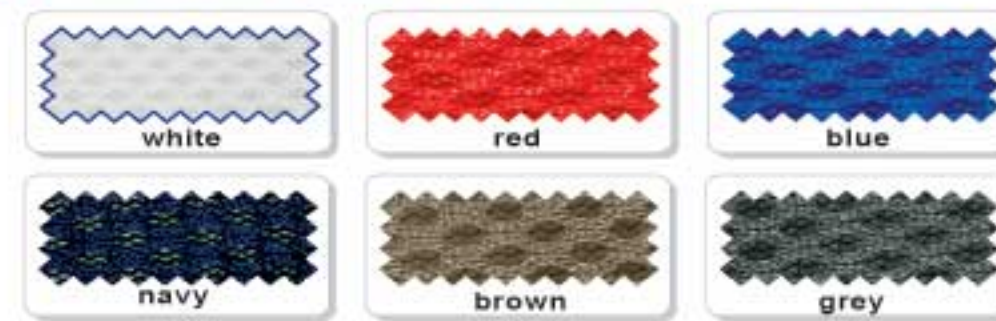

COLOR CHART

COTTON & BRUSHED COTTON

MESH

SANDWICH MESH

TASLON

SPANDEX

WE'VE GOT YOU COVERED RAIN OR SHINE